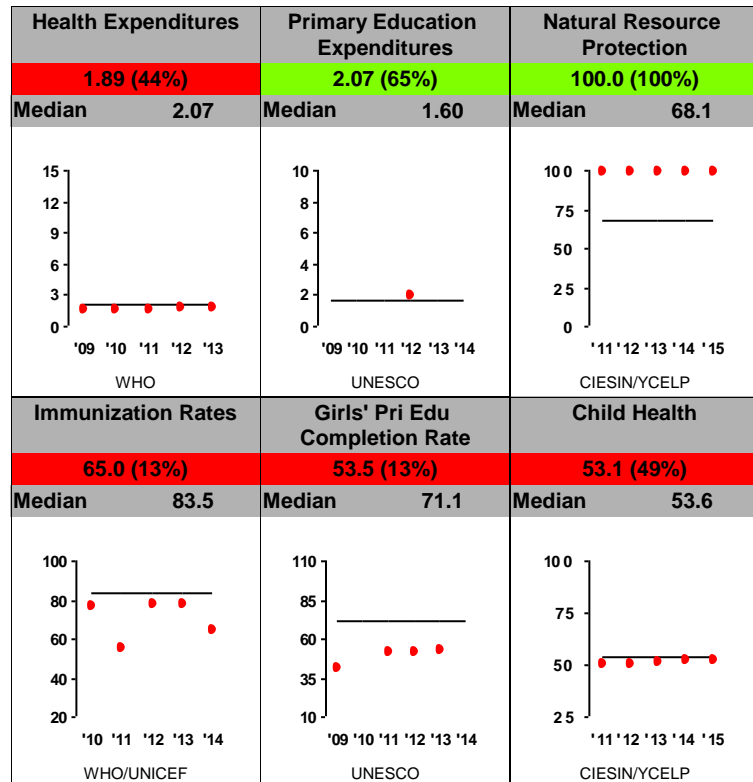

Cote d'Ivoire FY16

Population: 22,157,000

GNI/Cap: \$1,550 (LIC)

Control of Corruption

Democratic Rights

Pass Half Overall

Economic Freedom

Investing in People

Ruling Justly

For more information regarding the Millennium Challenge Account Selection Process and these indicators, please consult MCC's website: www.mcc.gov/selection