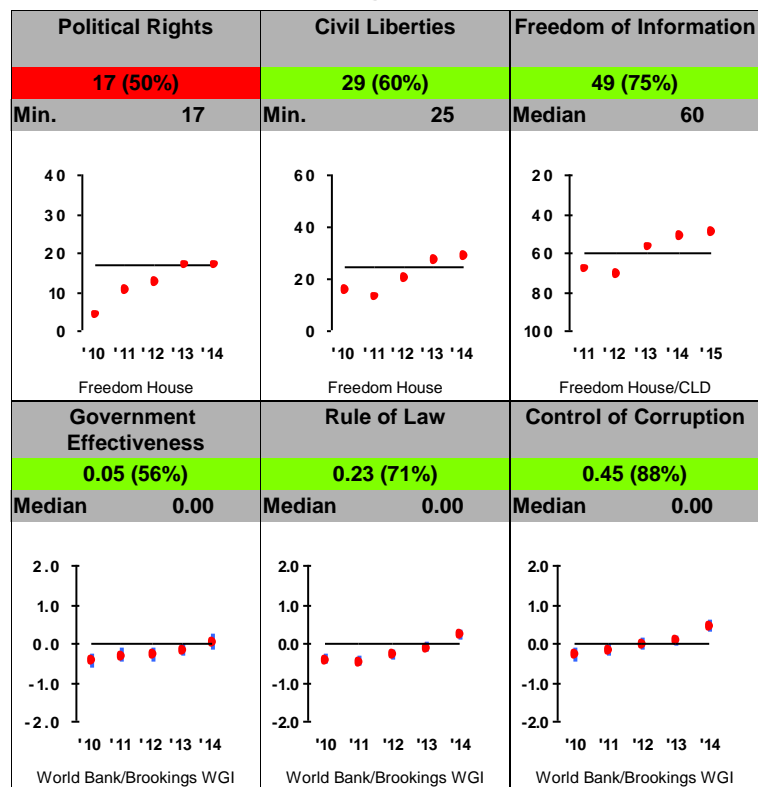

Cote d'Ivoire FY16

Population: 22,157,000

GNI/Cap: \$1,550 (LIC)

Control of Corruption

Democratic Rights

Pass Half Overall

Economic Freedom

Investing in People

Ruling Justly

For more information regarding the Millennium Challenge Account Selection Process and these indicators, please consult MCC's website: www.mcc.gov/selection