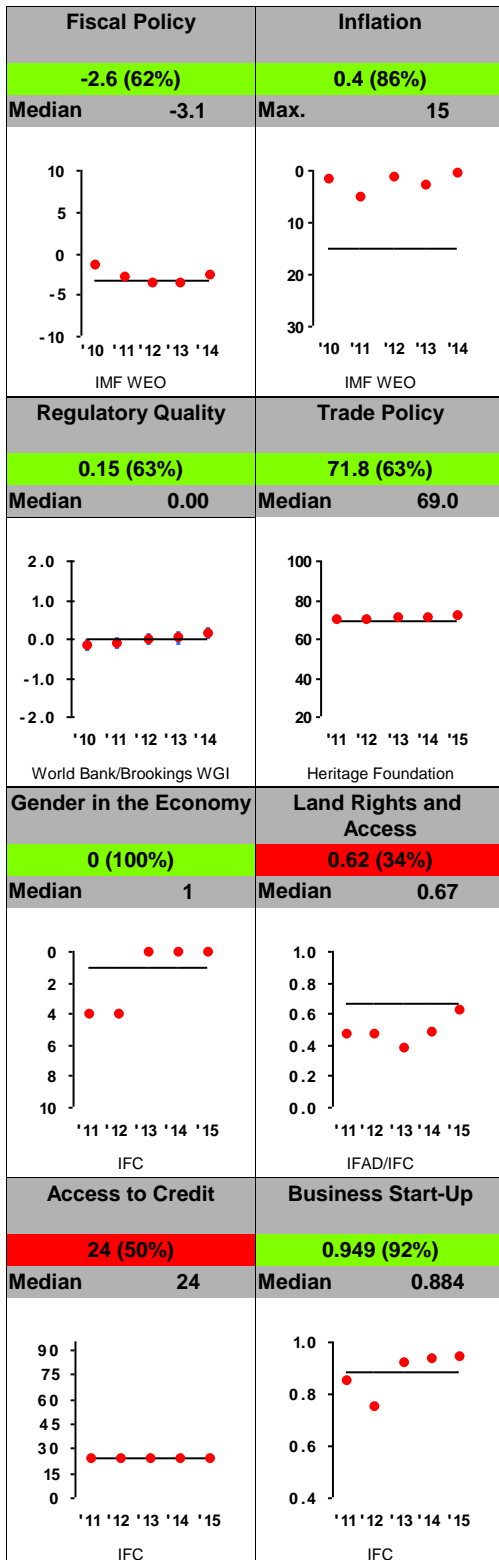

Cote d'Ivoire FY16

Population: 22,157,000

GNI/Cap: \$1,550 (LIC)

Control of Corruption

Democratic Rights

Pass Half Overall

Economic Freedom

Investing in People

Ruling Justly

For more information regarding the Millennium Challenge Account Selection Process and these indicators, please consult MCC's website: www.mcc.gov/selection