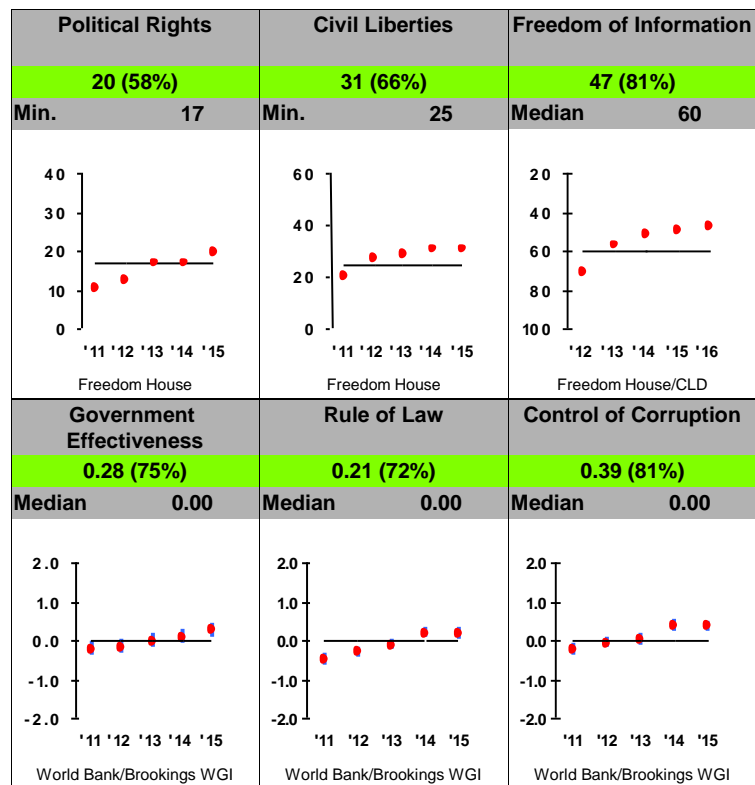

Cote d'Ivoire FY17

Population: 22,702,000

GNI/Cap: \$1,410 (LIC)

Control of Corruption

Democratic Rights

Pass Half Overall

Economic Freedom

Investing in People

Ruling Justly

For more information regarding the Millennium Challenge Account Selection Process and these indicators, please consult MCC's website: www.mcc.gov/selection