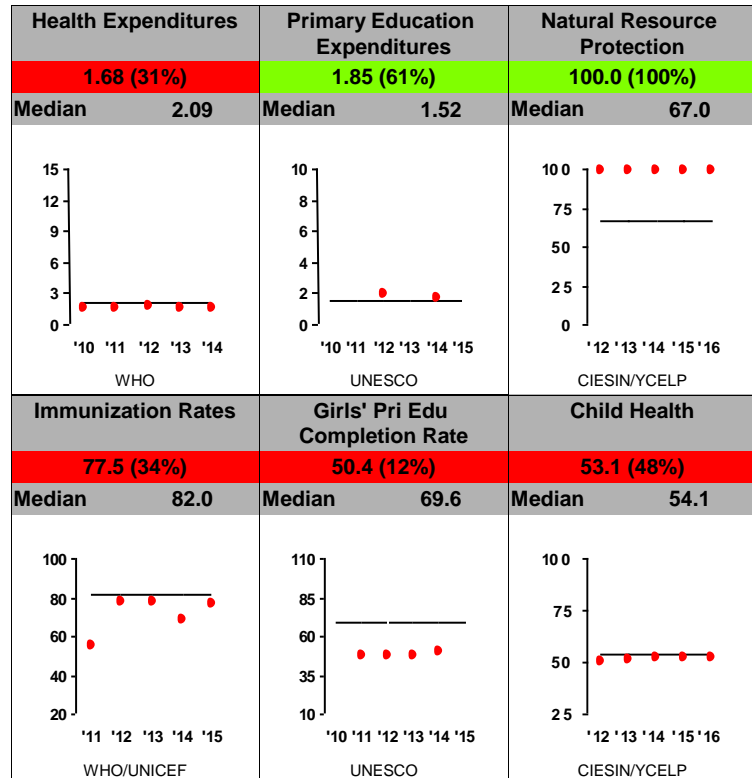

Cote d'Ivoire FY17

Population: 22,702,000

GNI/Cap: \$1,410 (LIC)

Control of Corruption

Democratic Rights

Pass Half Overall

Economic Freedom

Investing in People

Ruling Justly

For more information regarding the Millennium Challenge Account Selection Process and these indicators, please consult MCC's website: www.mcc.gov/selection