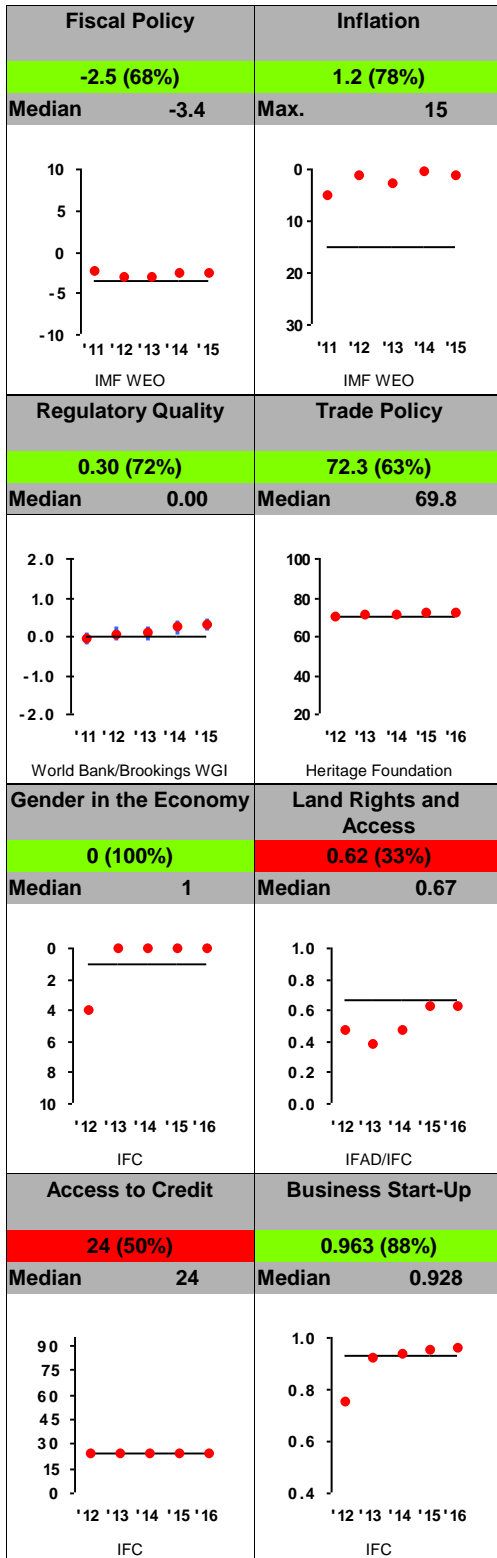

Cote d'Ivoire FY17

Population: 22,702,000

GNI/Cap: \$1,410 (LIC)

Control of Corruption

Democratic Rights

Pass Half Overall

Economic Freedom

Investing in People

Ruling Justly

For more information regarding the Millennium Challenge Account Selection Process and these indicators, please consult MCC's website: www.mcc.gov/selection